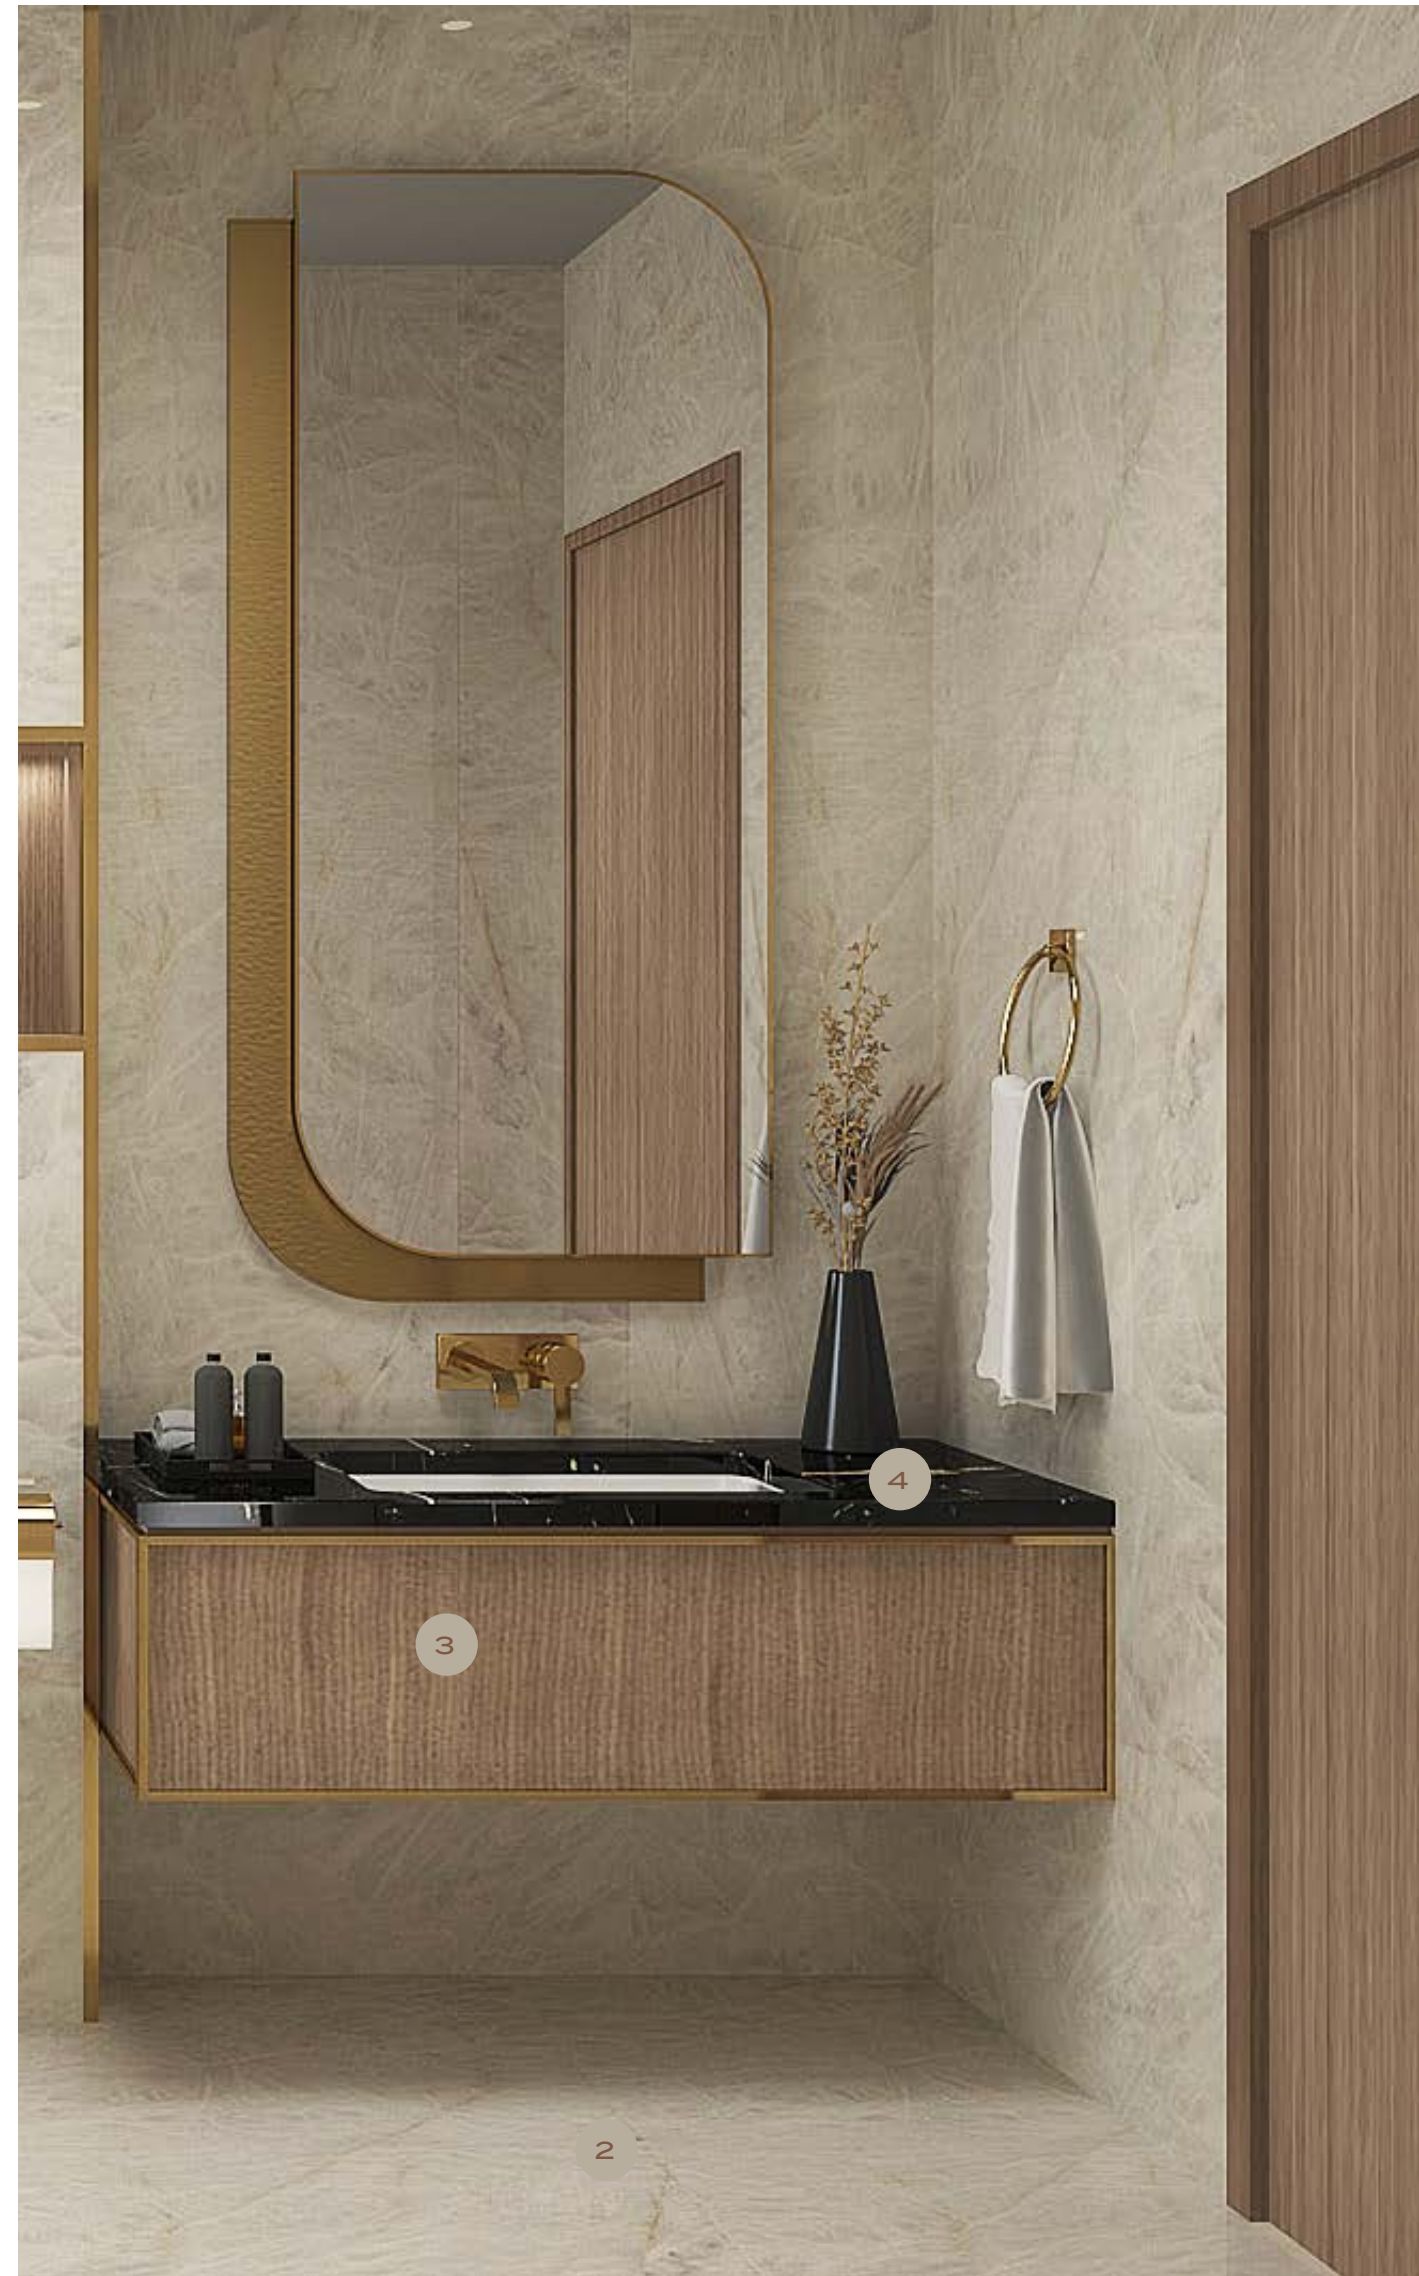

SECONDARY BATHROOM

1. WALLS – MARVEL GALA CRYSTAL WHITE – POLISHED PORCELAIN TILE
2. FLOOR – MARVEL GALA CRYSTAL WHITE – MATTE PORCELAIN TILE
3. GENERAL WOOD – WALNUT WOODEN VENEER
4. COUNTERTOP – FIOR DE BOSCO -MARBLE