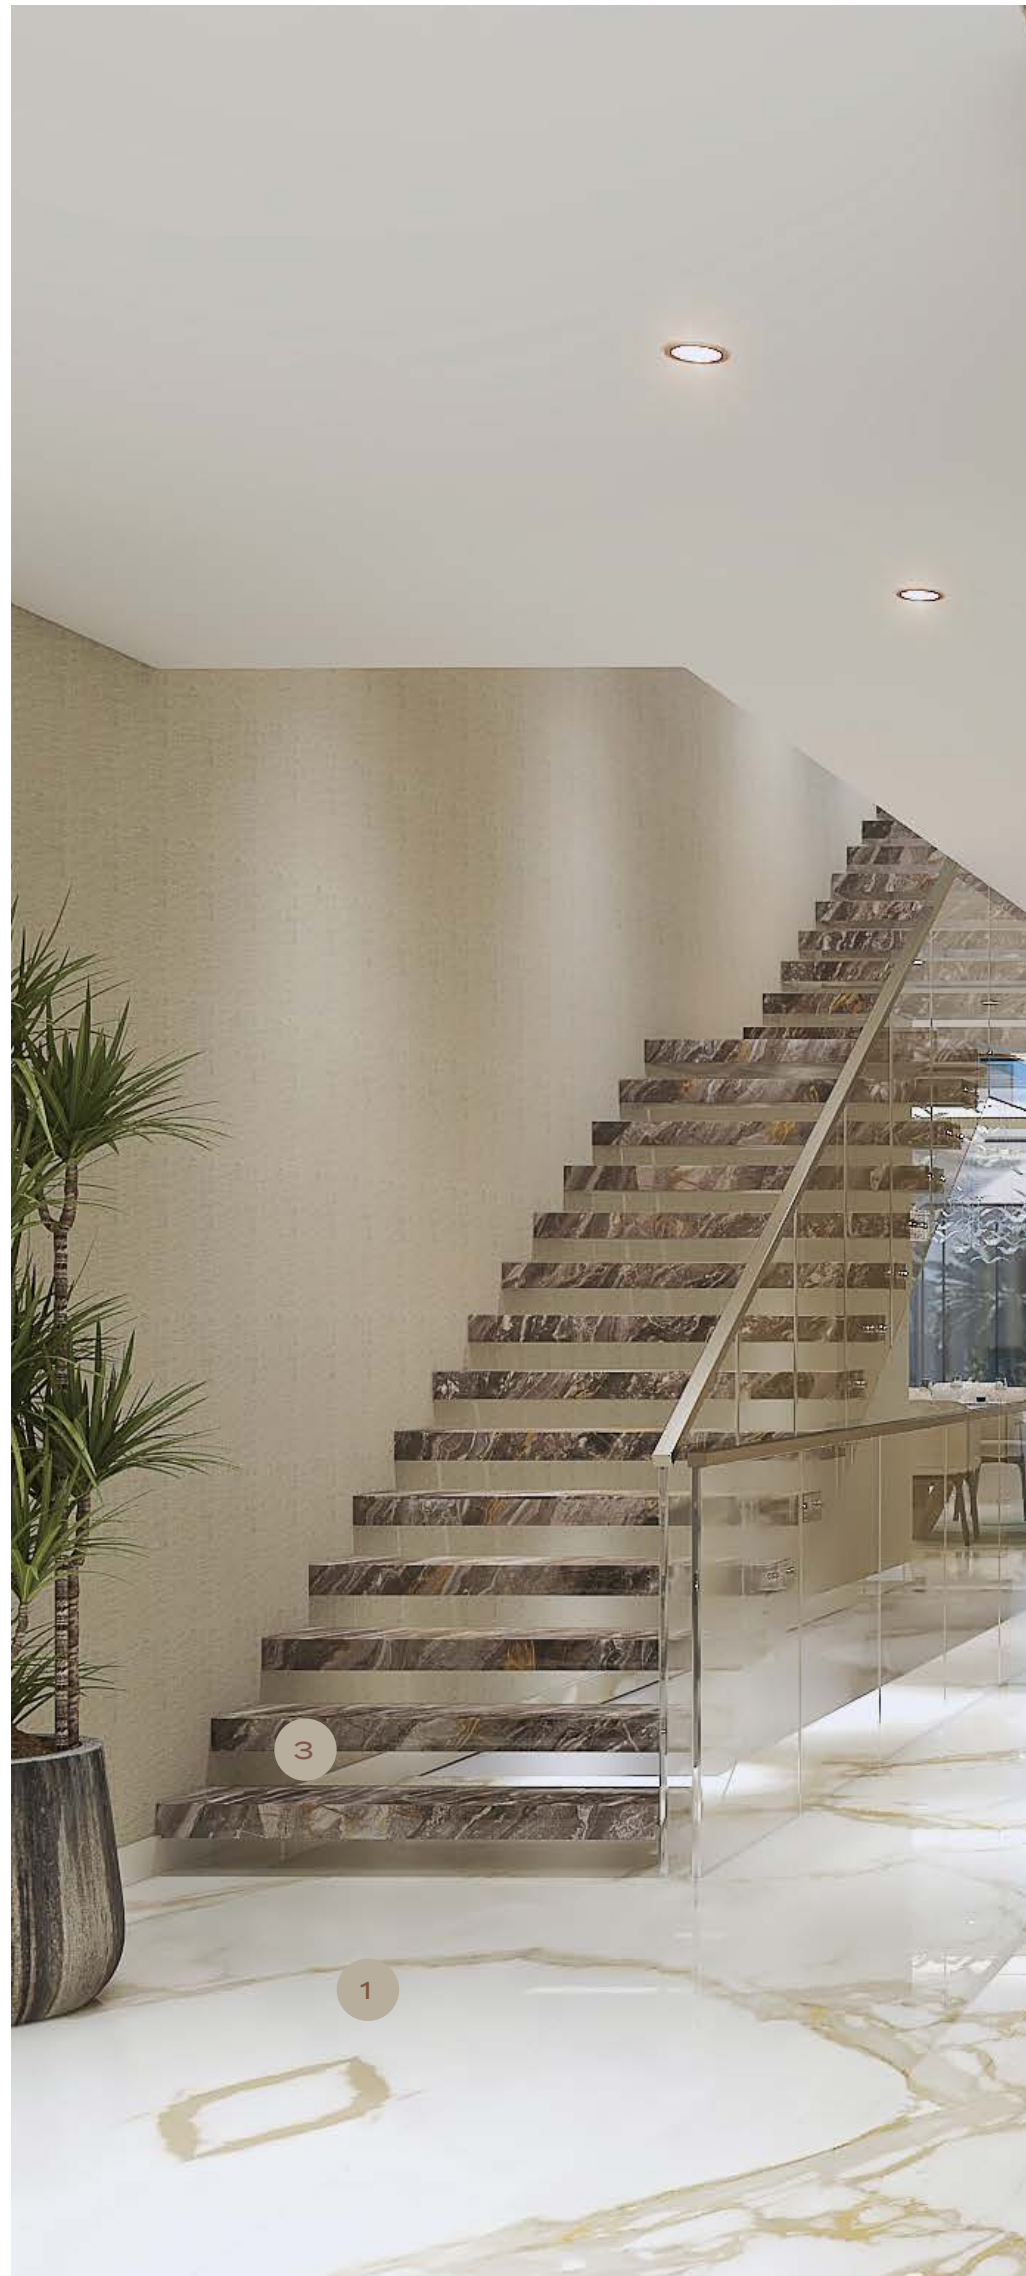

D
A
M
A
C
I
S
L
A
N
D
S

MATERIAL

Specification

ENTRANCE AREA

1. GENERAL FLOORING : CALACATTA GOLD – PORCELAIN SLAB
2. LAMINATED GLASS
3. ARABESCATO OROBICO - MARBLE

Please note that the finishes showcased in this brochure are subject to change and alternative or equivalent materials may be used based on the availability of the actual finishes. The furniture shown in the images is for illustrative purposes only and is therefore not included but rather intended to represent the potential of the space.