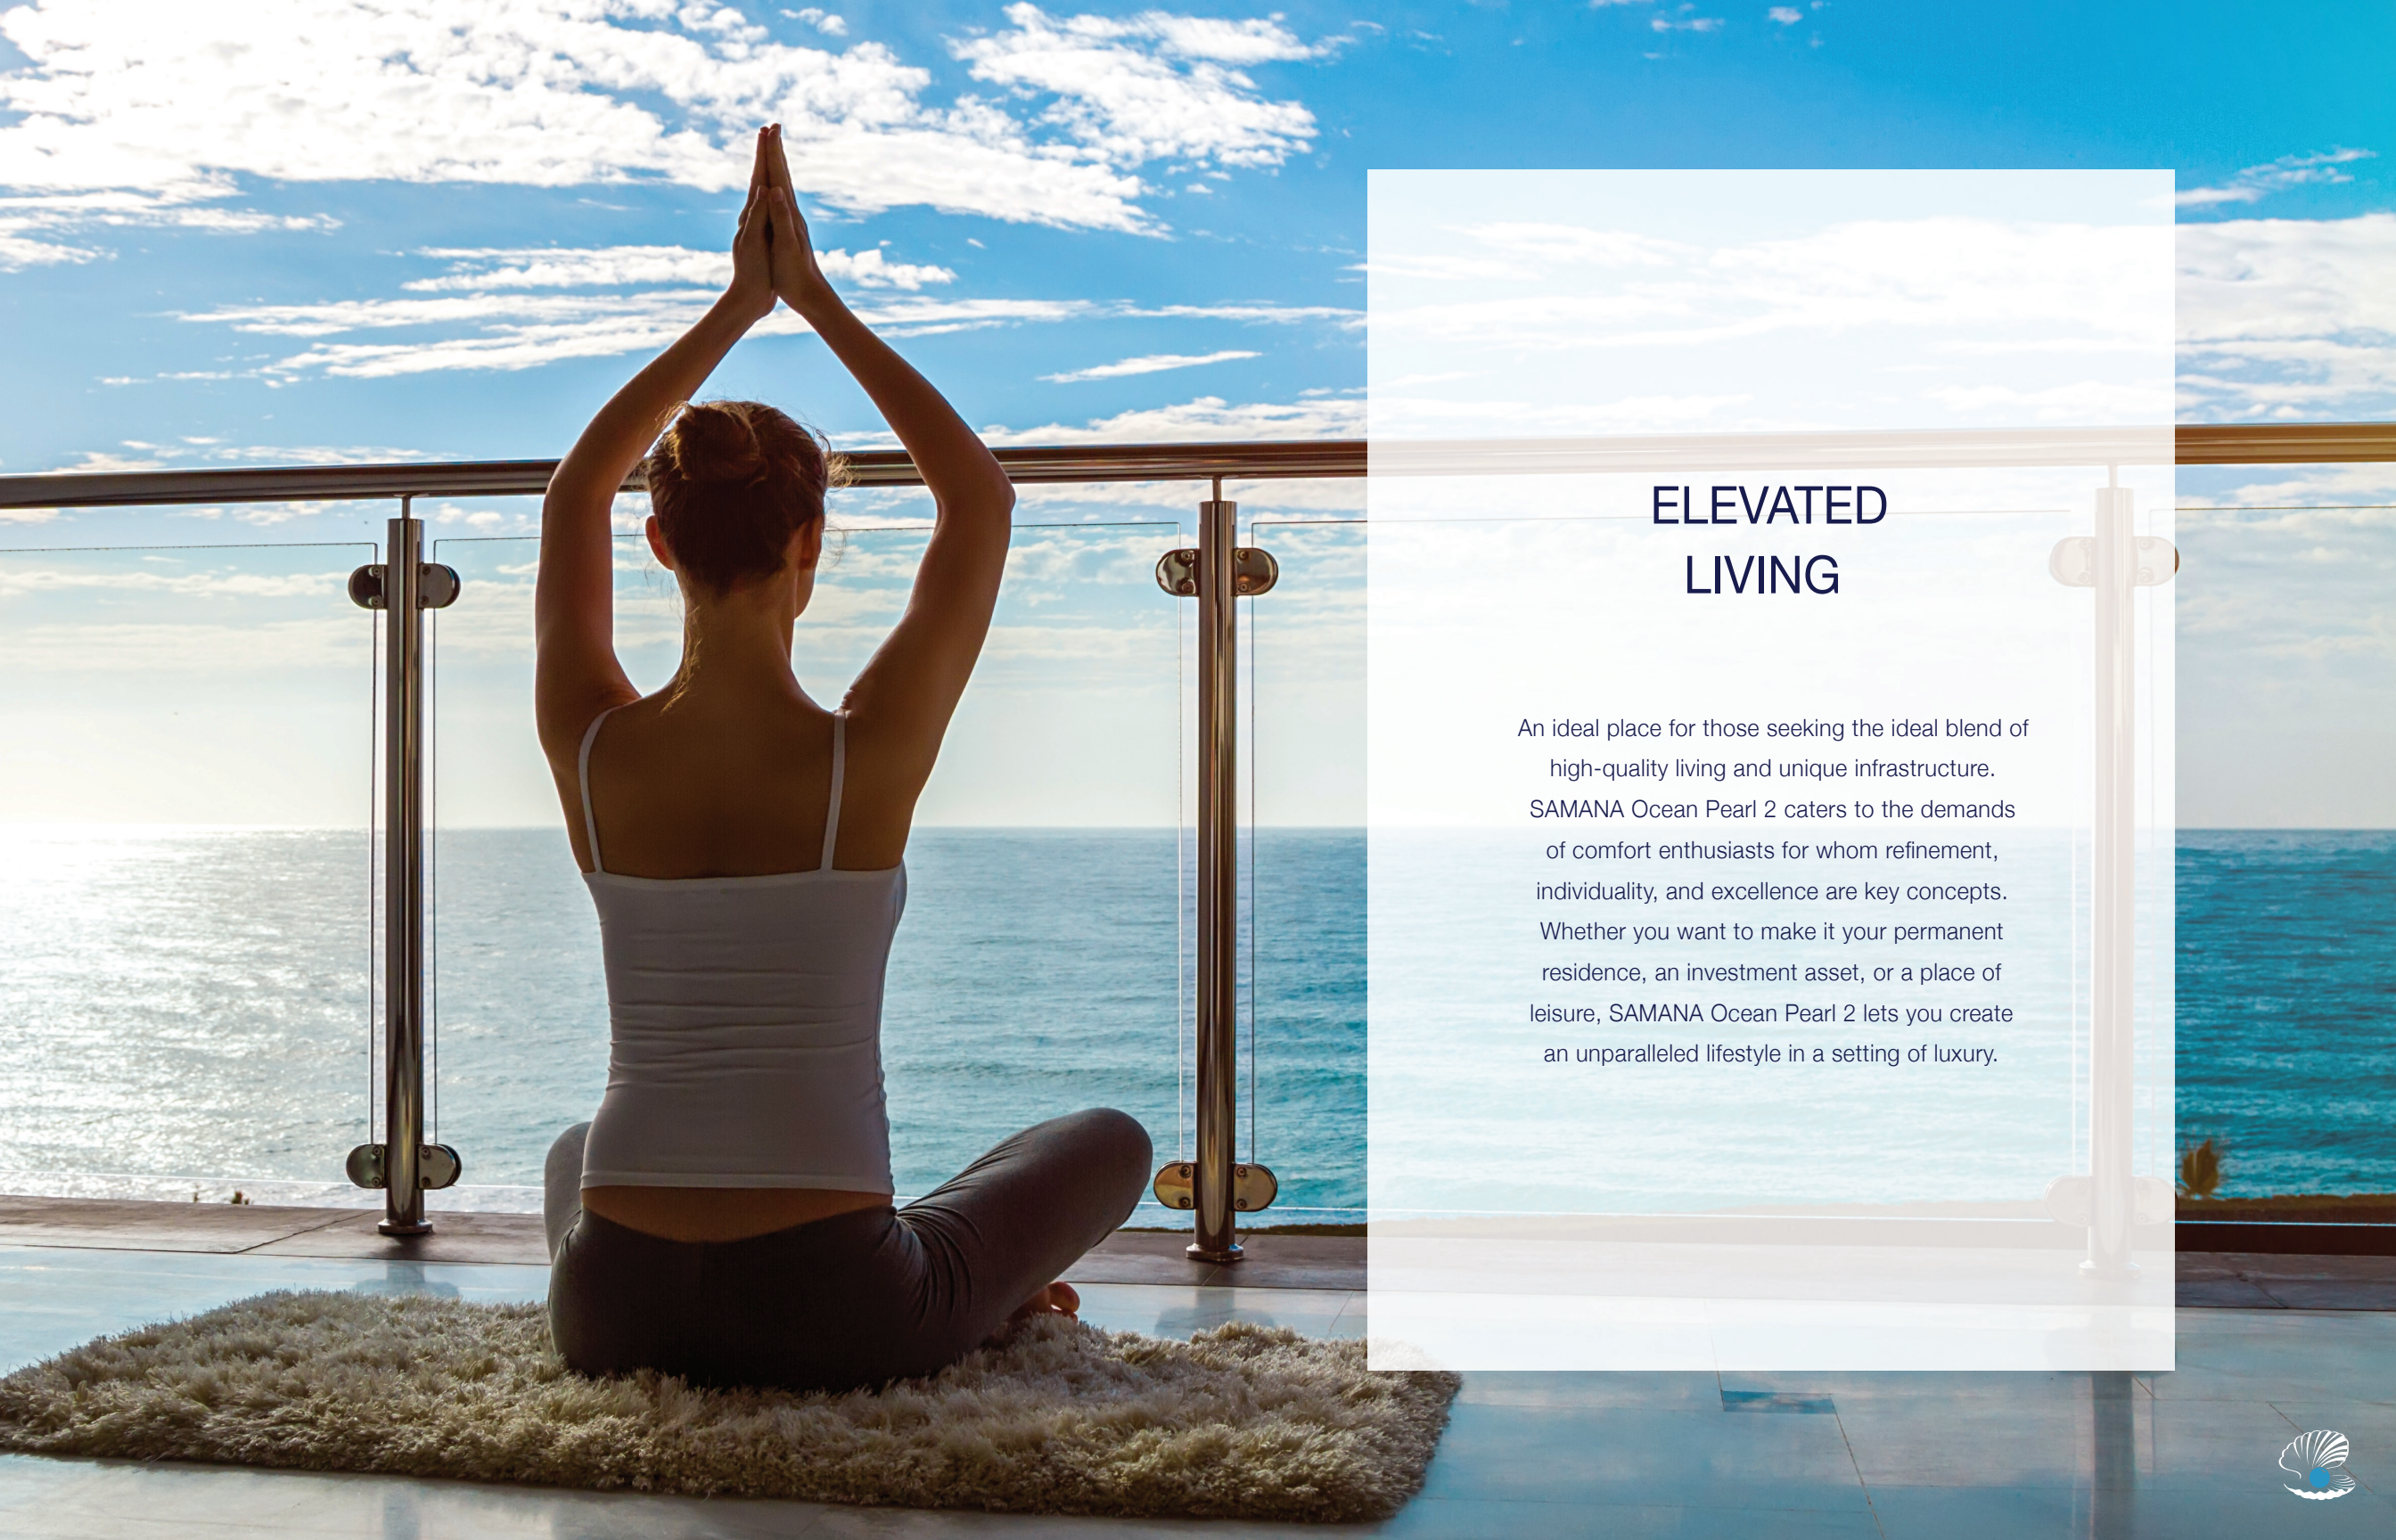

ELEVATED LIVING

An ideal place for those seeking the ideal blend of high-quality living and unique infrastructure. SAMANA Ocean Pearl 2 caters to the demands of comfort enthusiasts for whom refinement, individuality, and excellence are key concepts. Whether you want to make it your permanent residence, an investment asset, or a place of leisure, SAMANA Ocean Pearl 2 lets you create an unparalleled lifestyle in a setting of luxury.