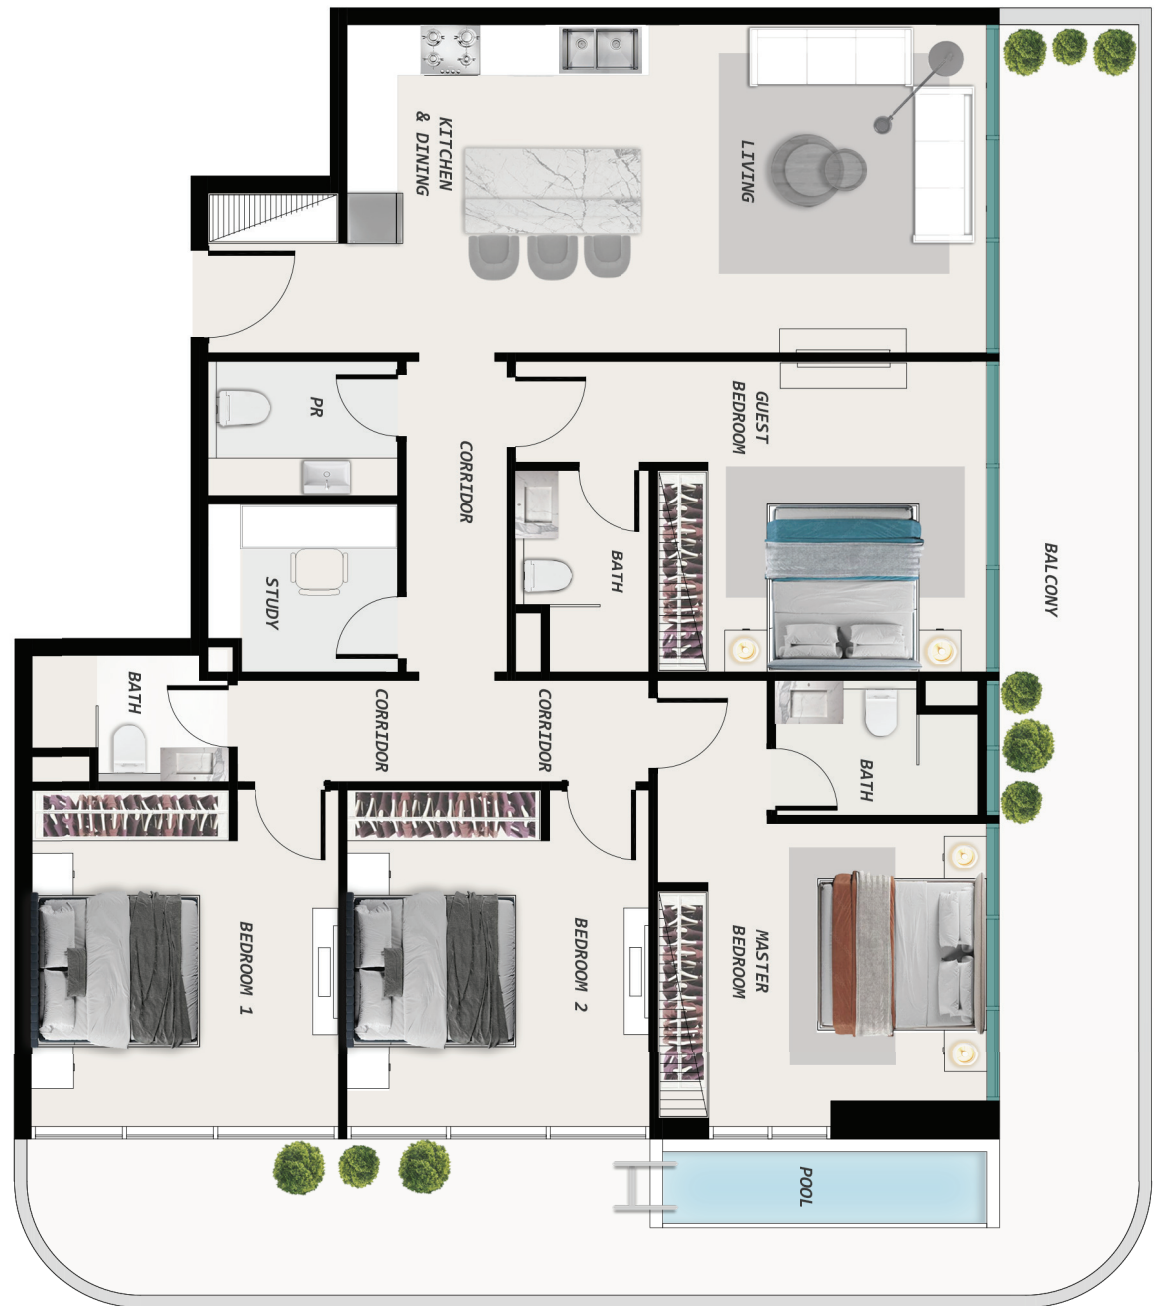

TECHNOGYM

DIVE INTO THE ESSENCE OF TRANQUILITY

SAMANA Ocean Pearl 2, located on the prestigious Dubai Island, is a visionary residential project that redefines the concept of waterfront luxury. Seamlessly blending exquisite design, unparalleled amenities, and a prime waterfront location, SAMANA Ocean Pearl 2 materializes your vision of a lifestyle marked with opulence and equanimity.

UNITS LAYOUT

ONE BEDROOM WITH POOL

TWO BEDROOM WITH POOL

THREE BEDROOM WITHOUT POOL

FOUR BEDROOM WITH POOL

SAMANA

DEVELOPERS

+971 4 563 9510
info@samanadevelopers.com
www.samanadevelopers.com