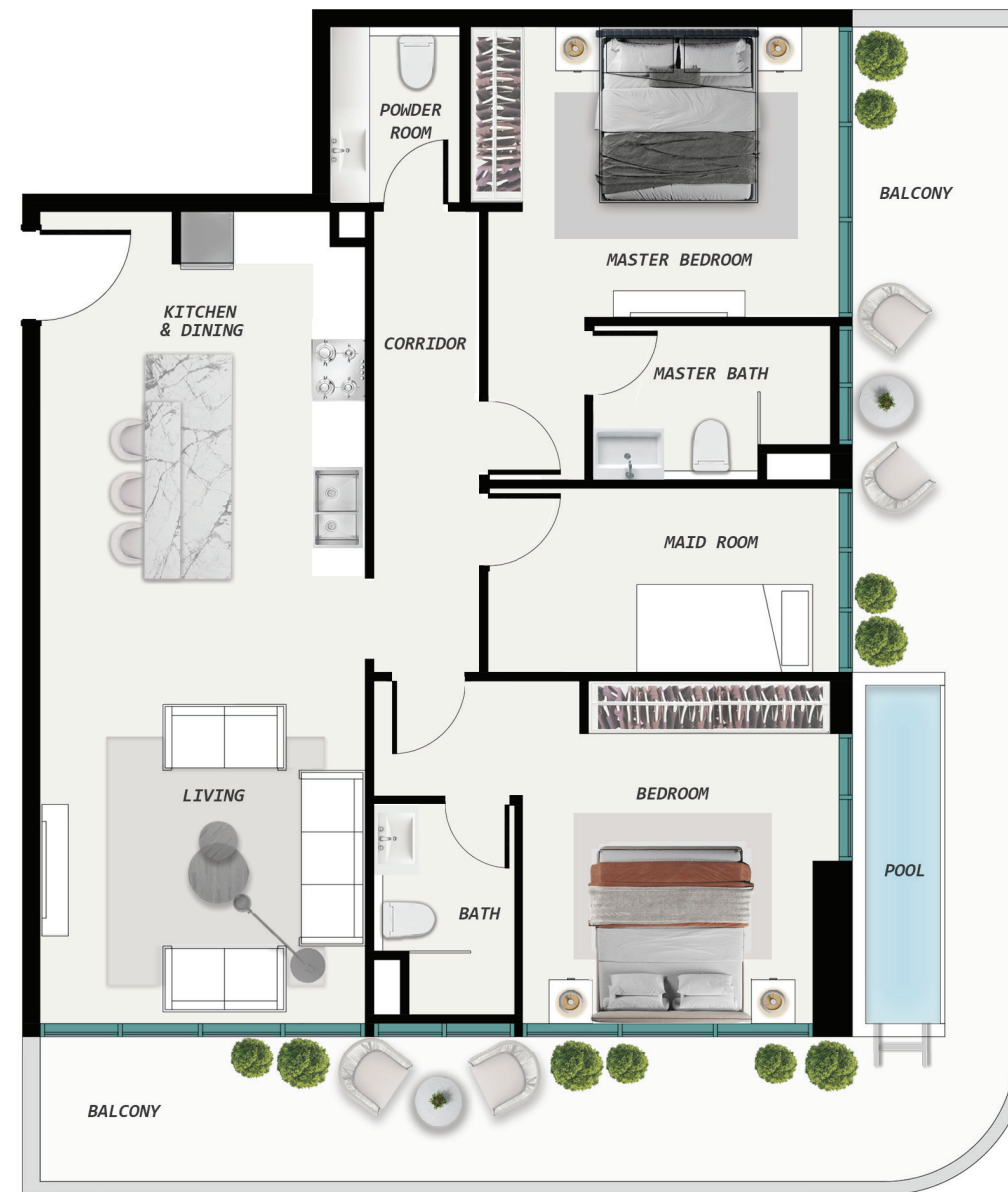

TECHNOGYM

DIVE INTO THE ESSENCE OF TRANQUILITY

SAMANA Ocean Pearl 2, located on the prestigious Dubai Island, is a visionary residential project that redefines the concept of waterfront luxury. Seamlessly blending exquisite design, unparalleled amenities, and a prime waterfront location, SAMANA Ocean Pearl 2 materializes your vision of a lifestyle marked with opulence and equanimity.

UNITS LAYOUT

ONE BEDROOM WITH POOL

TWO BEDROOM WITH POOL

THREE BEDROOM WITHOUT POOL

FOUR BEDROOM WITH POOL

SAMANA

DEVELOPERS

+971 4 563 9510
info@samanadevelopers.com
www.samanadevelopers.com